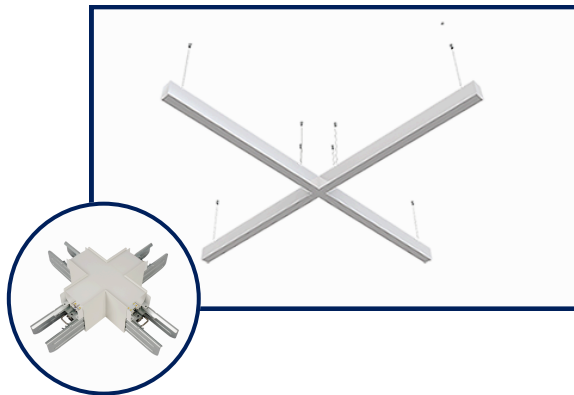

FLEXILINE

LINEAR ARCHITECTURAL FIXTURE

The ultimate solution for highly versatile and adaptable indoor lighting. FLEXILINE effortlessly transforms any space.

Its variety of lengths, mounting options, and shape configurations makes it suitable for any environment. Elevate your architectural designs with FLEXILINE and illuminate your vision with endless possibilities.

The FLEXILINE Linear Architectural Offers:

**Colour Temperature
Selectable**

120-347V

Universal Voltage

Lumen Adjustable

FLEXILINE

LINEAR ARCHITECTURAL FIXTURE

EASILY CONFIGURE TO ANY DESIRED SHAPE USING CONNECTORS: