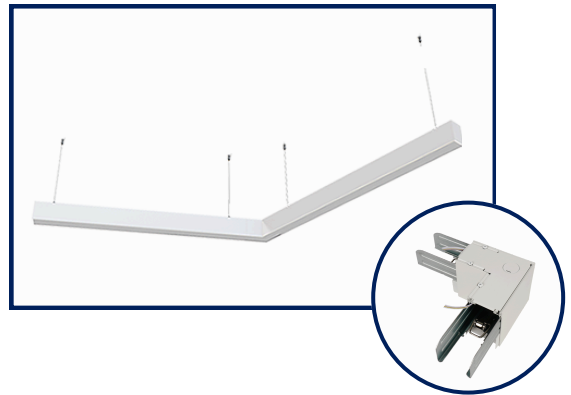

FLEXILINE

LINEAR ARCHITECTURAL FIXTURE

The ultimate solution for highly versatile and adaptable indoor lighting. FLEXILINE effortlessly transforms any space.

Its variety of lengths, mounting options, and shape configurations makes it suitable for any environment. Elevate your architectural designs with FLEXILINE and illuminate your vision with endless possibilities.

The FLEXILINE Linear Architectural Offers:

**Colour Temperature
Selectable**

120-347V

Universal Voltage

Lumen Adjustable

FLEXILINE

LINEAR ARCHITECTURAL FIXTURE

EASILY CONFIGURE TO ANY DESIRED SHAPE USING CONNECTORS:

IDEAL FOR:

- ✓ Offices
- ✓ Boardrooms
- ✓ Hallways
- ✓ Receptions
- ✓ Condos

SPECIFICATIONS:

	FLEX24	FLEX48	FLEX72	FLEX96
Efficacy:		136 lm/W		
Lumens:	2700 lm	5200 lm	8100 lm	10400 lm
Housing:	Extruded Aluminum			
Colour Temp:	3000K/3500K/4000K			
Controls:	0 -10V Dimming (Dim to Off)			