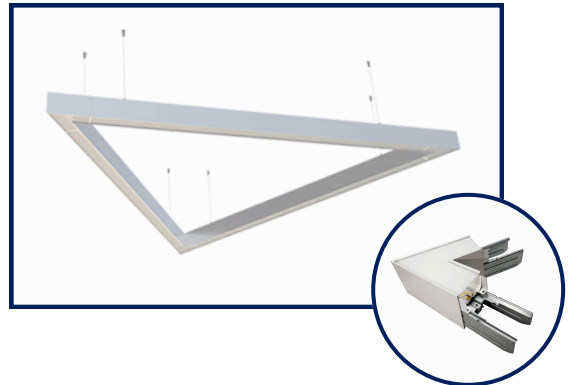

FLEXILINE

LINEAR ARCHITECTURAL FIXTURE

The ultimate solution for highly versatile and adaptable indoor lighting. FLEXILINE effortlessly transforms any space.

Its variety of lengths, mounting options, and shape configurations makes it suitable for any environment. Elevate your architectural designs with FLEXILINE and illuminate your vision with endless possibilities.

The FLEXILINE Linear Architectural Offers:

**Colour Temperature
Selectable**

120-347V

Universal Voltage

Lumen Adjustable

FLEXILINE

LINEAR ARCHITECTURAL FIXTURE

EASILY CONFIGURE TO ANY DESIRED SHAPE USING CONNECTORS:

IDEAL FOR:

- ✓ Offices
- ✓ Boardrooms
- ✓ Hallways
- ✓ Receptions
- ✓ Condos

SPECIFICATIONS:

	FLEX24	FLEX48	FLEX72	FLEX96
Efficacy:		136 lm/W		
Lumens:	2700 lm	5200 lm	8100 lm	10400 lm
Housing:	Extruded Aluminum			
Colour Temp:	3000K/3500K/4000K			
Controls:	0 -10V Dimming (Dim to Off)			